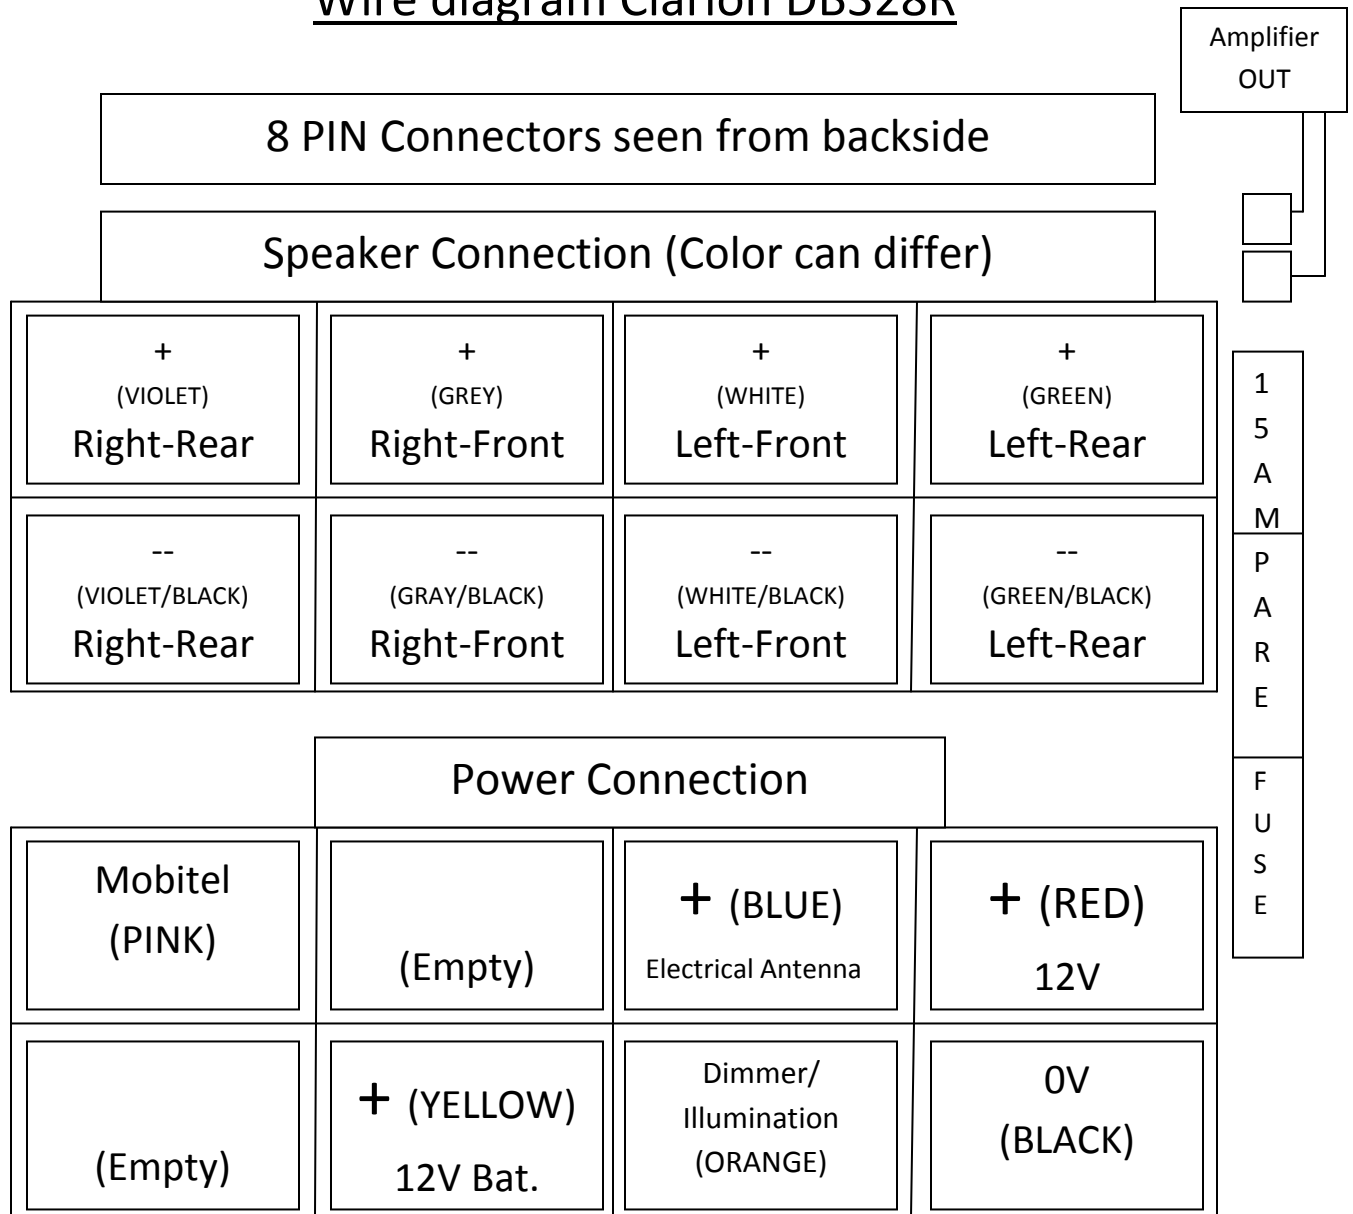

Wire diagram Clarion DB328R

Yellow - constant +12V BAT.
 Red - +12V/Ignition switch
 Black - 0V or ground
 Blue - power electrical antenna if any
 Orange - Dimmer/illumination is optional
 Pink Mobitel - connection from mobile phone
 (Cut sound in radio when incoming call)